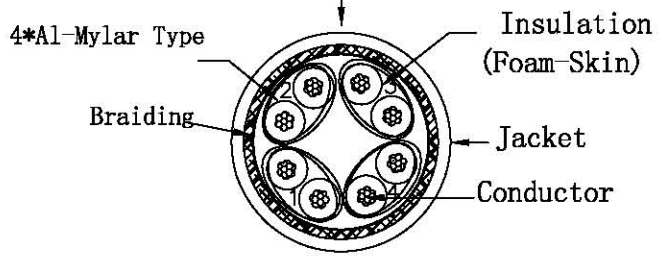

Datenblatt - Fiche technique - Data sheet

21.15.1180

ROLINE S/FTP-(PiMF-)Patchkabel Kat.6, LSOH, rot, 10m

Cordon ROLINE Cat.6 S/FTP LSOH rouge, 10,0m

ROLINE S/FTP Patch Cord Cat.6, halogen-free, red, 10m

DATE	REV	DESCRIPTION	BY	CHKD
3/13	A/0	NEW	WZY	YZG

Marking: <LP727> roline CAT.6 SFTP 26AWGX4P TYPE LSOH IEC 332.3C -ISO/IEC 11801 & EN 50288 & TIA/EIA-568-B.2-1

orange 1	green 2
white/orange	white/green
blue 3	brown 4
white/blue	white/brown

PA/R	PINOUT		
	P1 (T568B)	WIRE	P2 (568B)
1	1	WHT/ORG	1
	2	ORG	2
2	3	WHT/GRN	3
	6	GRN	6
3	4	BLU	7
	5	WHT/BLU	8
4	7	WHT/BRN	4
	8	BRN	5

Conductor	Bare Copper 26AWG 7/0.152±0.005mm
Insulation	Thickness:MIN at any point:0.2mm MAX AVG:0.35mm Diameter:1.05±0.05mm
Jacket	LSOH Thickness:MIN at any point:0.50mm MAX AVG:0.60mm Diameter:6.1±0.2mm