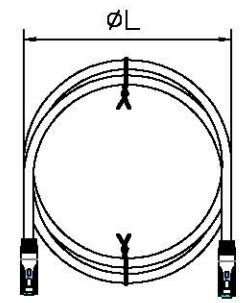

Datenblatt - Fiche technique - Data sheet

21.15.1180

ROLINE S/FTP-(PiMF-)Patchkabel Kat.6, LSOH, rot, 10m

Cordon ROLINE Cat.6 S/FTP LSOH rouge, 10,0m

ROLINE S/FTP Patch Cord Cat.6, halogen-free, red, 10m

DATE	REV	DESCRIPTION	BY	CHKD
3/13	A/0	NEW	WZY	YZG

Marking: <LP727> roline CAT.6 SFTP 26AWGX4P TYPE LSOH IEC 332.3C -ISO/IEC 11801 & EN 50288 & TIA/EIA-568-B.2-1

orange 1	green 2
white/orange	white/green
blue 3	brown 4
white/blue	white/brown

PA/R	PINOUT		
	P1 (T568B)	WIRE	P2 (568B)
1	1	WHT/ORG	1
	2	ORG	2
2	3	WHT/GRN	3
	6	GRN	6
3	4	BLU	7
	5	WHT/BLU	8
4	7	WHT/BRN	4
	8	BRN	5

Conductor	Bare Copper 26AWG 7/0.152±0.005mm
Insulation	Thickness:MIN at any point:0.2mm MAX AVG:0.35mm Diameter:1.05±0.05mm
Jacket	LSOH Thickness:MIN at any point:0.50mm MAX AVG:0.60mm Diameter:6.1±0.2mm

WIRE	CAT.6 PIMF STR 26AWG*4P
PLUG	YS-17 8P8C 50u"
Length	XXM
COLOR	GRAY852

Unless specified on the drawing, tolerances are per the follows:
 . ± 1
 .X ± 0.2
 .XX ± 0.05

3RD

Rotronic Co., Ltd.

DRAW.NO	00307	ITEM	21.15.18XX		
DEPARTMENT	R&D	DRAW	ZhaoyangWu	DATE	2009/3/13
SCALE		CHECKER		APPROVAL	
UNIT	MM	SHEET	1	OF	1