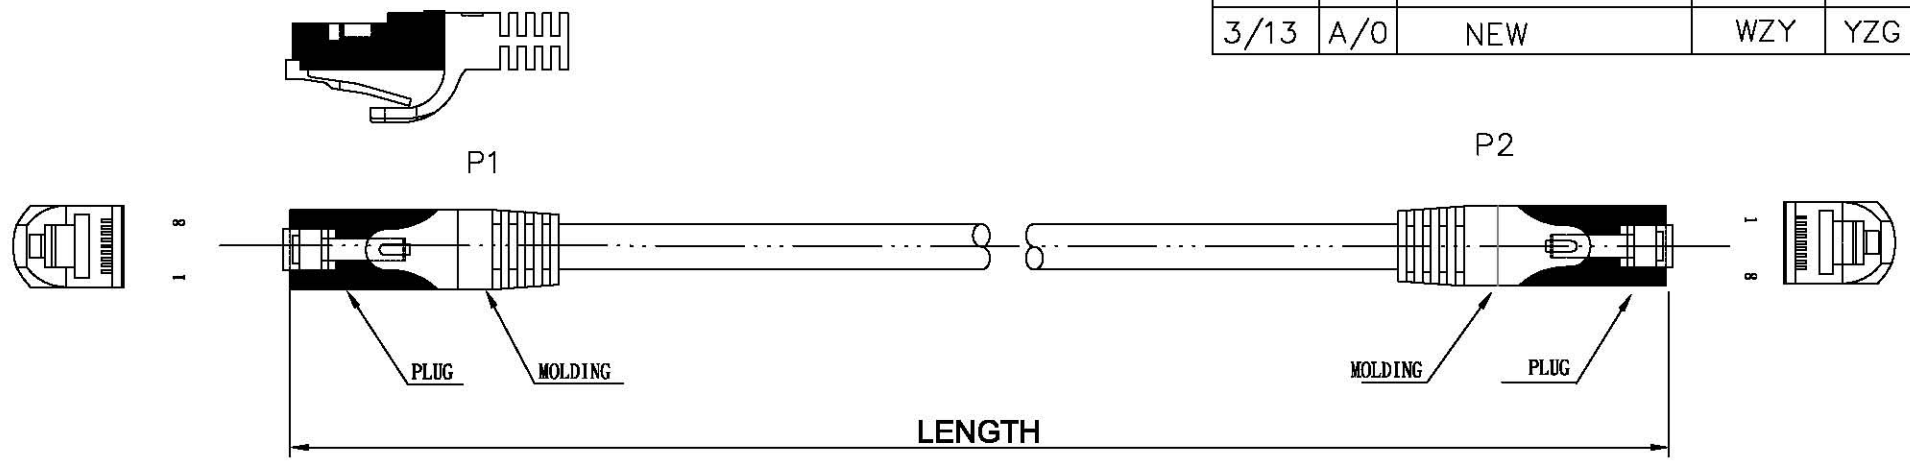

Datenblatt - Fiche technique - Data sheet

21.15.1180

ROLINE S/FTP-(PiMF-)Patchkabel Kat.6, LSOH, rot, 10m

Cordon ROLINE Cat.6 S/FTP LSOH rouge, 10,0m

ROLINE S/FTP Patch Cord Cat.6, halogen-free, red, 10m

DATE	REV	DESCRIPTION	BY	CHKD
3/13	A/0	NEW	WZY	YZG

Marking: <LP727> roline CAT.6 SFTP 26AWGX4P TYPE LSOH IEC 332.3C -ISO/IEC 11801 & EN 50288 & TIA/EIA-568-B.2-1

orange 1	green 2
white/orange	white/green
blue 3	brown 4
white/blue	white/brown

PA/R	PINOUT		
	P1 (T568B)	WIRE	P2 (568B)
1	1	WHT/ORG	1
	2	ORG	2
2	3	WHT/GRN	3
	6	GRN	6
3	4	BLU	7
	5	WHT/BLU	8
4	7	WHT/BRN	4
	8	BRN	5

Conductor	Bare Copper 26AWG 7/0.152±0.005mm
Insulation	Thickness:MIN at any point:0.2mm MAX AVG:0.35mm Diameter:1.05±0.05mm
Jacket	LSOH Thickness:MIN at any point:0.50mm MAX AVG:0.60mm Diameter:6.1±0.2mm